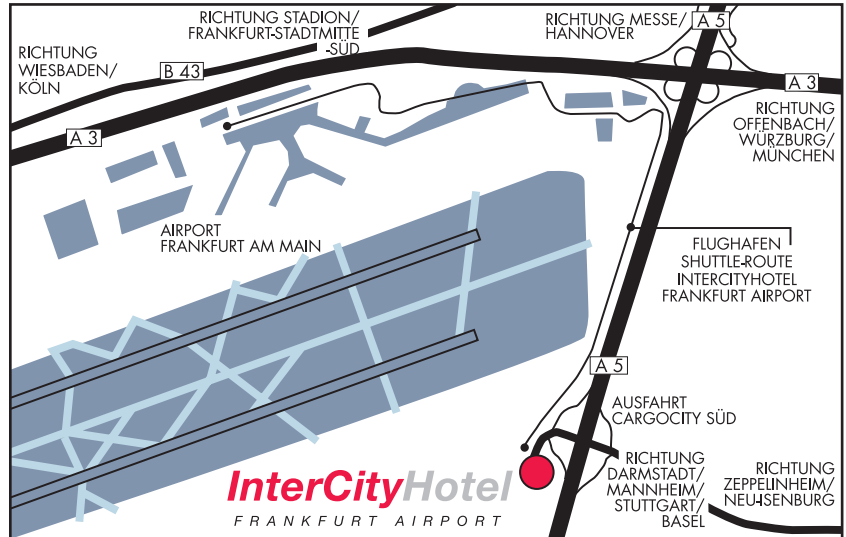

InterCityHotel

FRANKFURT AIRPORT

Am Luftbrückendenkmal 1 · 60549 Frankfurt am Main, Germany · Phone +49 69 69709-9
frankfurt-airport@intercityhotel.de · www.frankfurt-airport.intercityhotel.de

Arriving by train

Train station: Frankfurt/Main Airport

At the airport please take the shuttle bus from terminal 1 stop A1 or from terminal 2 stop D/E.

Special notes

Emissions stickers

Vehicles need a valid green emissions sticker (No. 4) to drive in the city of Frankfurt.

Arriving by car

Navigation device

Am Luftbrückendenkmal 1/Cargo City Süd,
60549 Frankfurt

Via the GPS coordinates

Longitude: 8.584 Latitude: 50.027

Please be aware that in many navigation systems this street name still does not exist.

Via A5 (Basle, Frankfurt/Main)

Take the exit 23 "Zeppelinheim, CargoCity Süd"

Car park

Public car park is available next to the hotel.

Arriving by airplane

Airport: Frankfurt Rhein-Main Airport/FRA

We offer our guests a shuttle bus service from and to the passenger terminals 1 + 2 (fee required).

Daily from the hotel to the terminals 1 + 2 every 30 minutes from 4:45 h onwards.

Last trip from terminal 1 to the hotel is at 0:30 h. The bus ride takes approximately 8 minutes per route.

Terminal 1

Exit A 1/C 7 on the arrival level.

Terminal 2

Exit D/E 6.