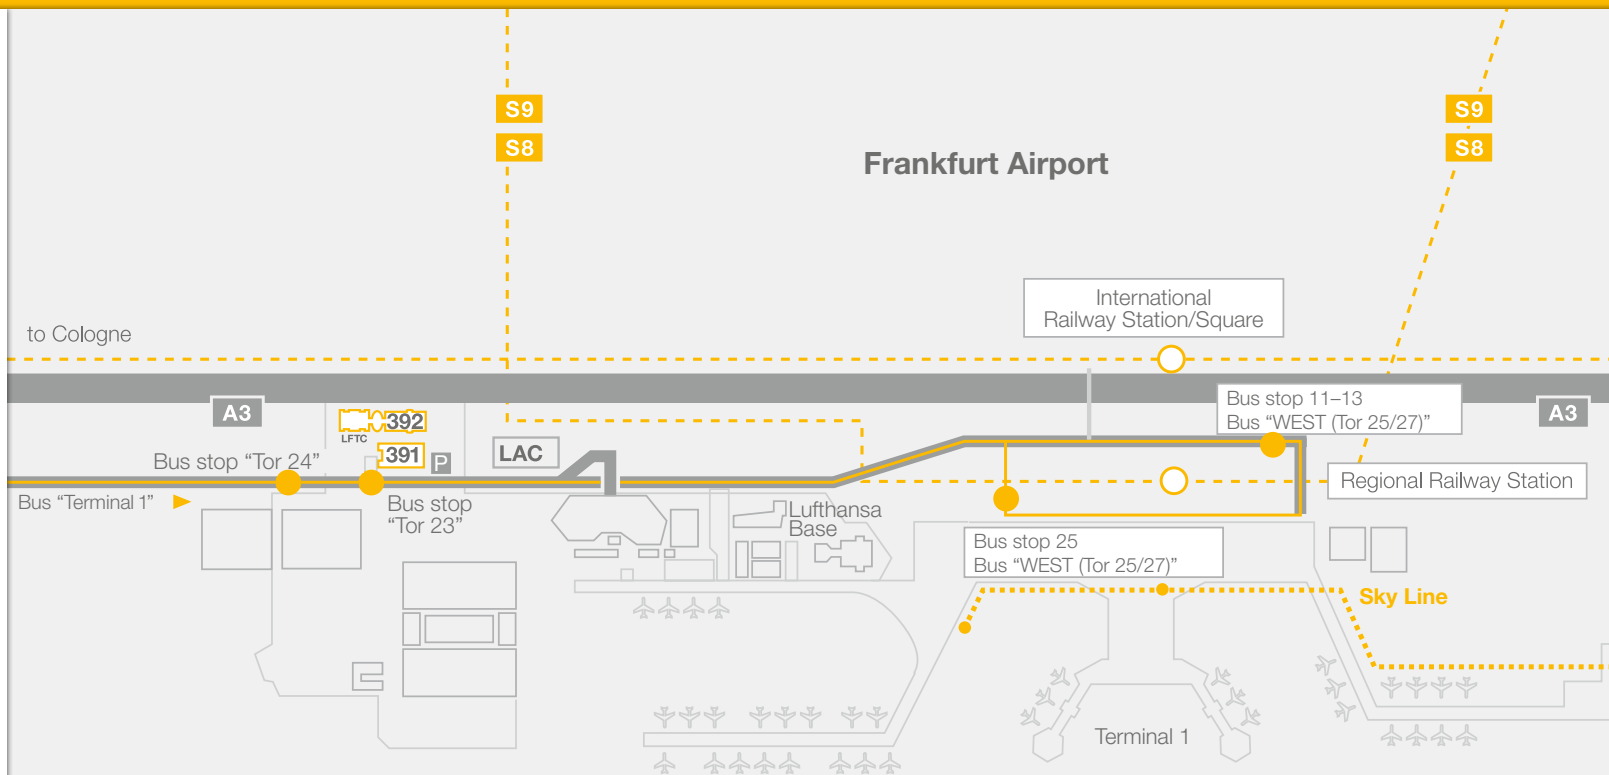

Terminal 2

From Terminal 2: Take the Sky Line to Terminal 1. Then either take a taxi, or proceed to the bus stop 25 or 11–13 and take the complimentary shuttle bus “WEST (Tor 25/27)”.

— By shuttle bus

More information:

By Car > 5

By Train and Bus > 6

Bus Schedule > 7

Directions / By Car

Take either of the A3, A5 or B43 highways and follow the signs for “Frankfurt Flughafen” and then for “Tor 21–31”.

Lufthansa Flight Training GmbH
Airportring, Tor 24
60549 Frankfurt/Main

By car

More information:

By Aircraft > 4

By Train and Bus > 6

Regional trains (S8 or S9)

From the Regional Railway Station: Either take a taxi, or proceed to the bus stop 25 or 11–13 and take the complimentary shuttle bus “WEST (Tor 25/27)”.

National/International trains (InterCity (IC), Intercity-Express (ICE))

From the International Railway Station: Proceed to the Regional Railway Station, then follow the directions above.

-  Train station
-  By bus
-  By train
-  Bus stop