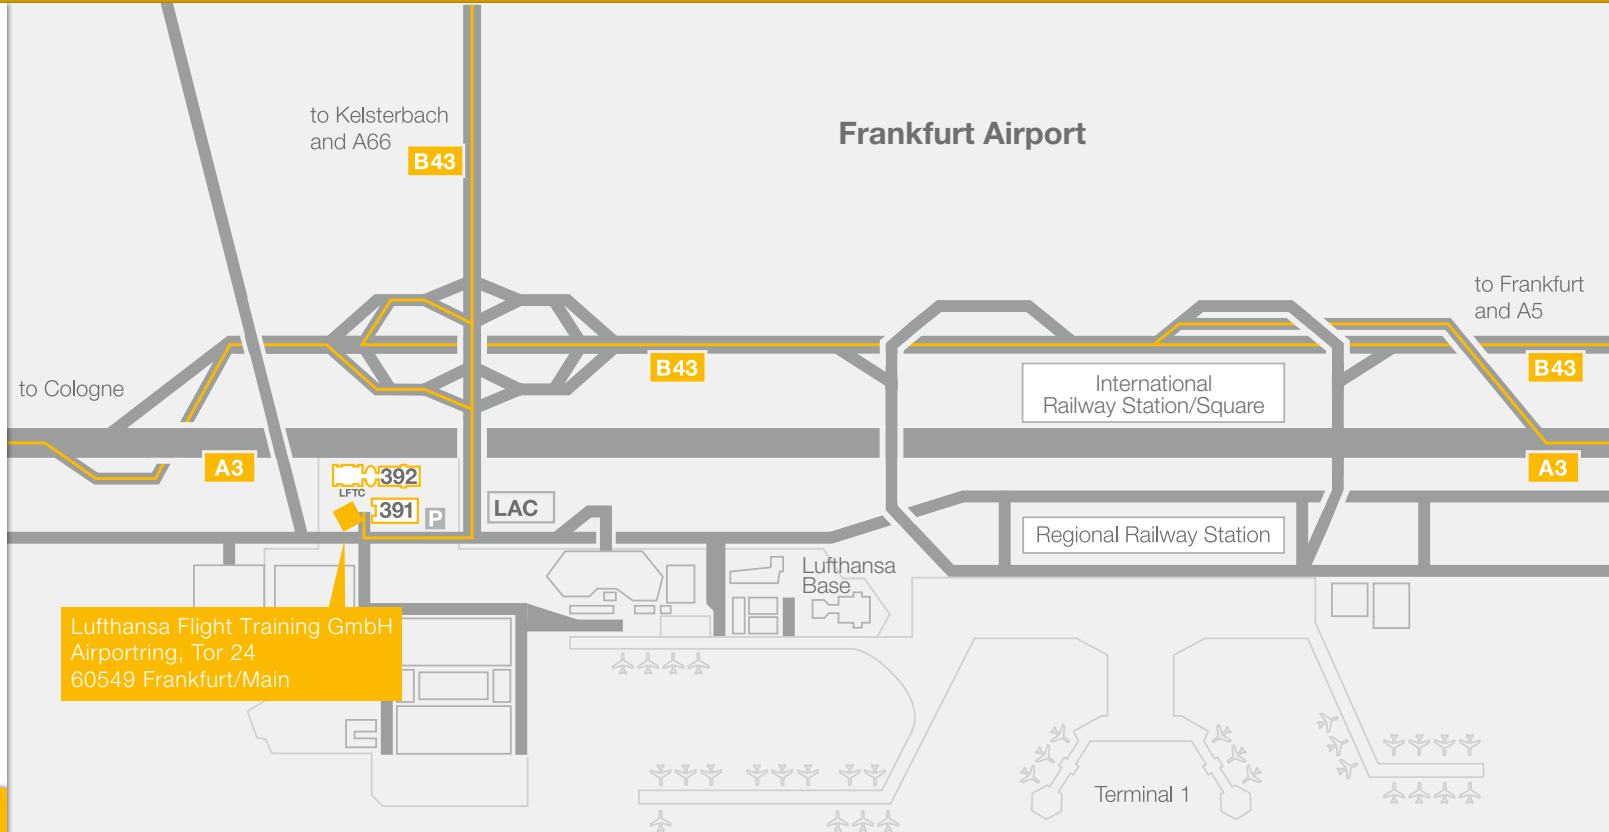

Terminal 2

From Terminal 2: Take the Sky Line to Terminal 1. Then either take a taxi, or proceed to the bus stop 25 or 11–13 and take the complimentary shuttle bus “WEST (Tor 25/27)”.

— By shuttle bus

More information:

By Car > 5

By Train and Bus > 6

Bus Schedule > 7

Directions / By Car

Take either of the A3, A5 or B43 highways and follow the signs for “Frankfurt Flughafen” and then for “Tor 21–31”.

Lufthansa Flight Training GmbH
Airportring, Tor 24
60549 Frankfurt/Main

By car

More information:

By Aircraft > 4

By Train and Bus > 6

Regional trains (S8 or S9)

From the Regional Railway Station: Either take a taxi, or proceed to the bus stop 25 or 11–13 and take the complimentary shuttle bus “WEST (Tor 25/27)”.

National/International trains (InterCity (IC), Intercity-Express (ICE))

From the International Railway Station: Proceed to the Regional Railway Station, then follow the directions above.

-  Train station
-  By bus
-  By train
-  Bus stop