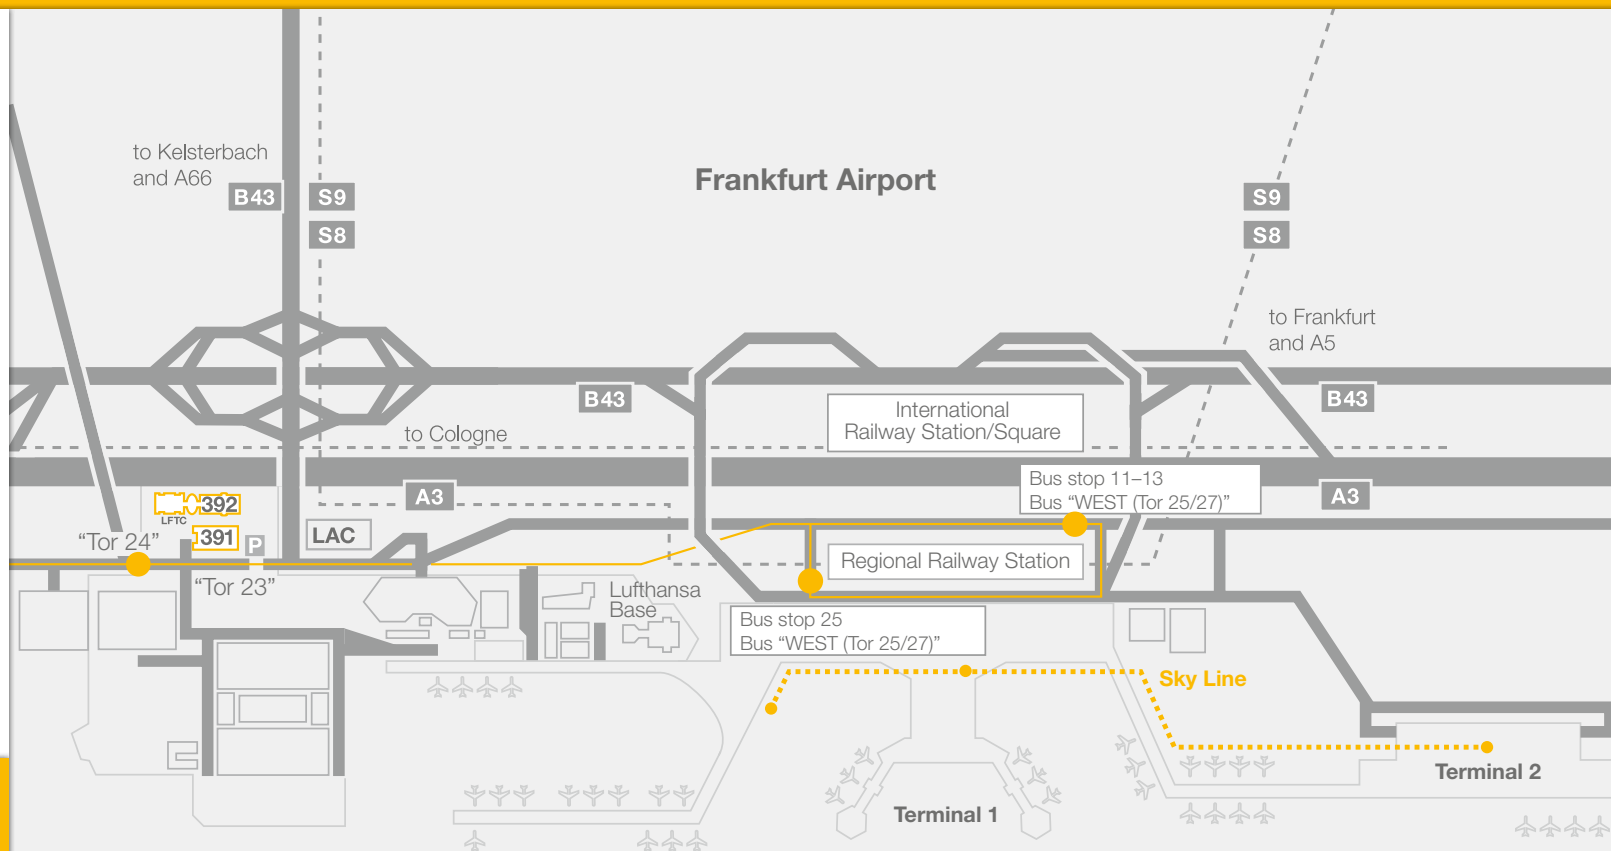

Terminal 2

From Terminal 2: Take the Sky Line to Terminal 1. Then either take a taxi, or proceed to the bus stop 25 or 11–13 and take the complimentary shuttle bus “WEST (Tor 25/27)”.

— By shuttle bus

More information:

By Car > 5

By Train and Bus > 6

Bus Schedule > 7

Directions / By Car

Take either of the A3, A5 or B43 highways and follow the signs for “Frankfurt Flughafen” and then for “Tor 21–31”.

Lufthansa Flight Training GmbH
Airportring, Tor 24
60549 Frankfurt/Main

By car

More information:

By Aircraft > 4

By Train and Bus > 6

Regional trains (S8 or S9)

From the Regional Railway Station: Either take a taxi, or proceed to the bus stop 25 or 11–13 and take the complimentary shuttle bus “WEST (Tor 25/27)”.

National/International trains (InterCity (IC), Intercity-Express (ICE))

From the International Railway Station: Proceed to the Regional Railway Station, then follow the directions above.

-  Train station
-  By bus
-  By train
-  Bus stop