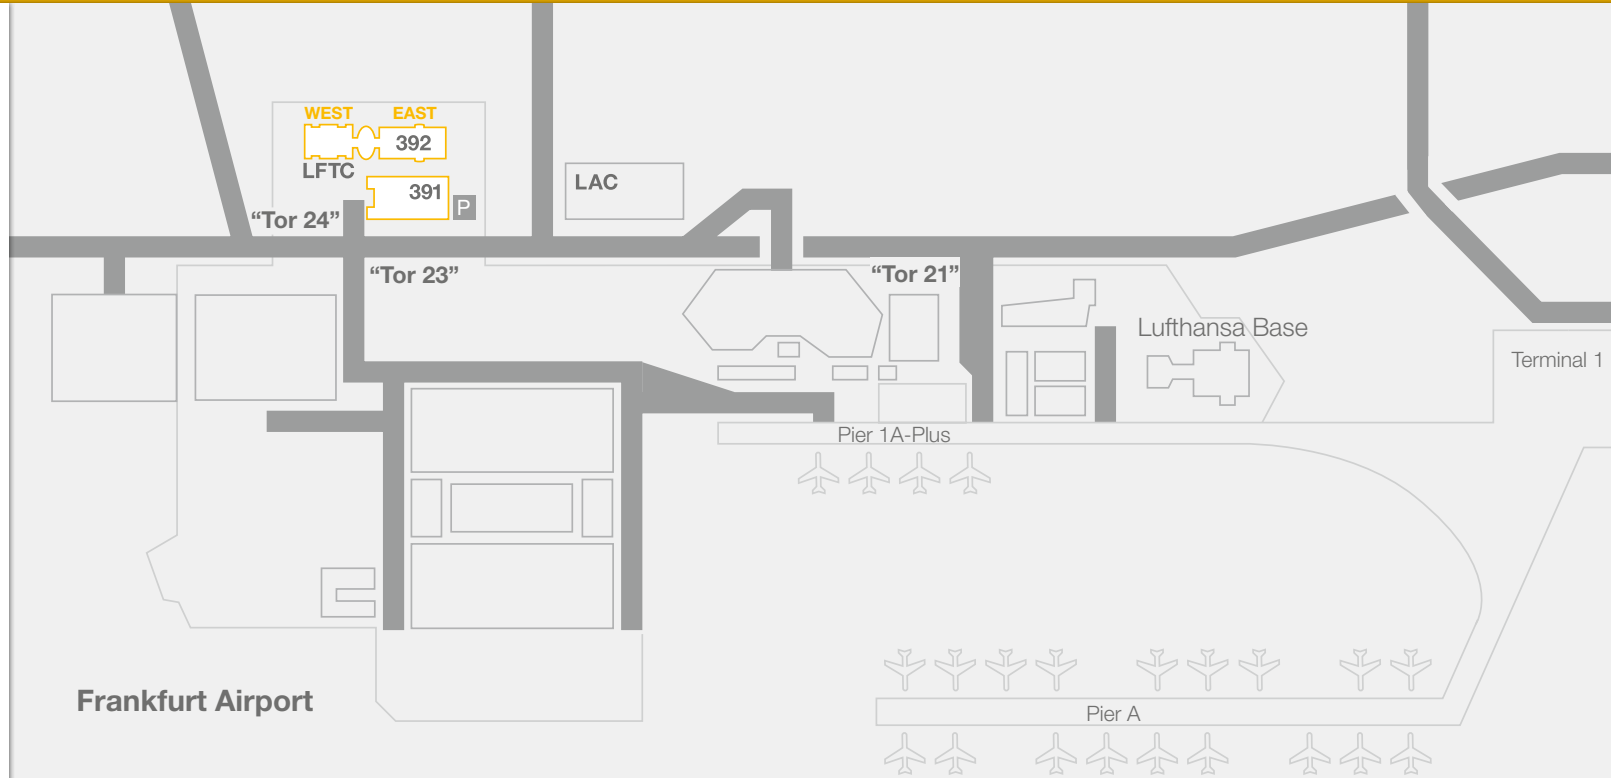

The Lufthansa Flight Training Center Frankfurt is located at Frankfurt Airport, easily accessible by road (highway) or rail (two train stations directly at the airport).

Terminal 1

From Terminal 1: Either take a taxi, or proceed to the bus stop 25 or 11–13 at Arrival Hall A and take the complimentary shuttle bus “WEST (Tor 25/27)”.

Terminal 2

From Terminal 2: Take the Sky Line to Terminal 1. Then either take a taxi, or proceed to the bus stop 25 or 11–13 and take the complimentary shuttle bus “WEST (Tor 25/27)”.

— By shuttle bus

More information:

By Car > 5

By Train and Bus > 6

Bus Schedule > 7

Directions / By Car

Take either of the A3, A5 or B43 highways and follow the signs for “Frankfurt Flughafen” and then for “Tor 21–31”.

Lufthansa Flight Training GmbH
Airportring, Tor 24
60549 Frankfurt/Main

National/International trains (InterCity (IC), Intercity-Express (ICE))

From the International Railway Station: Proceed to the Regional Railway Station, then follow the directions above.

-  Train station
-  By bus
-  By train
-  Bus stop